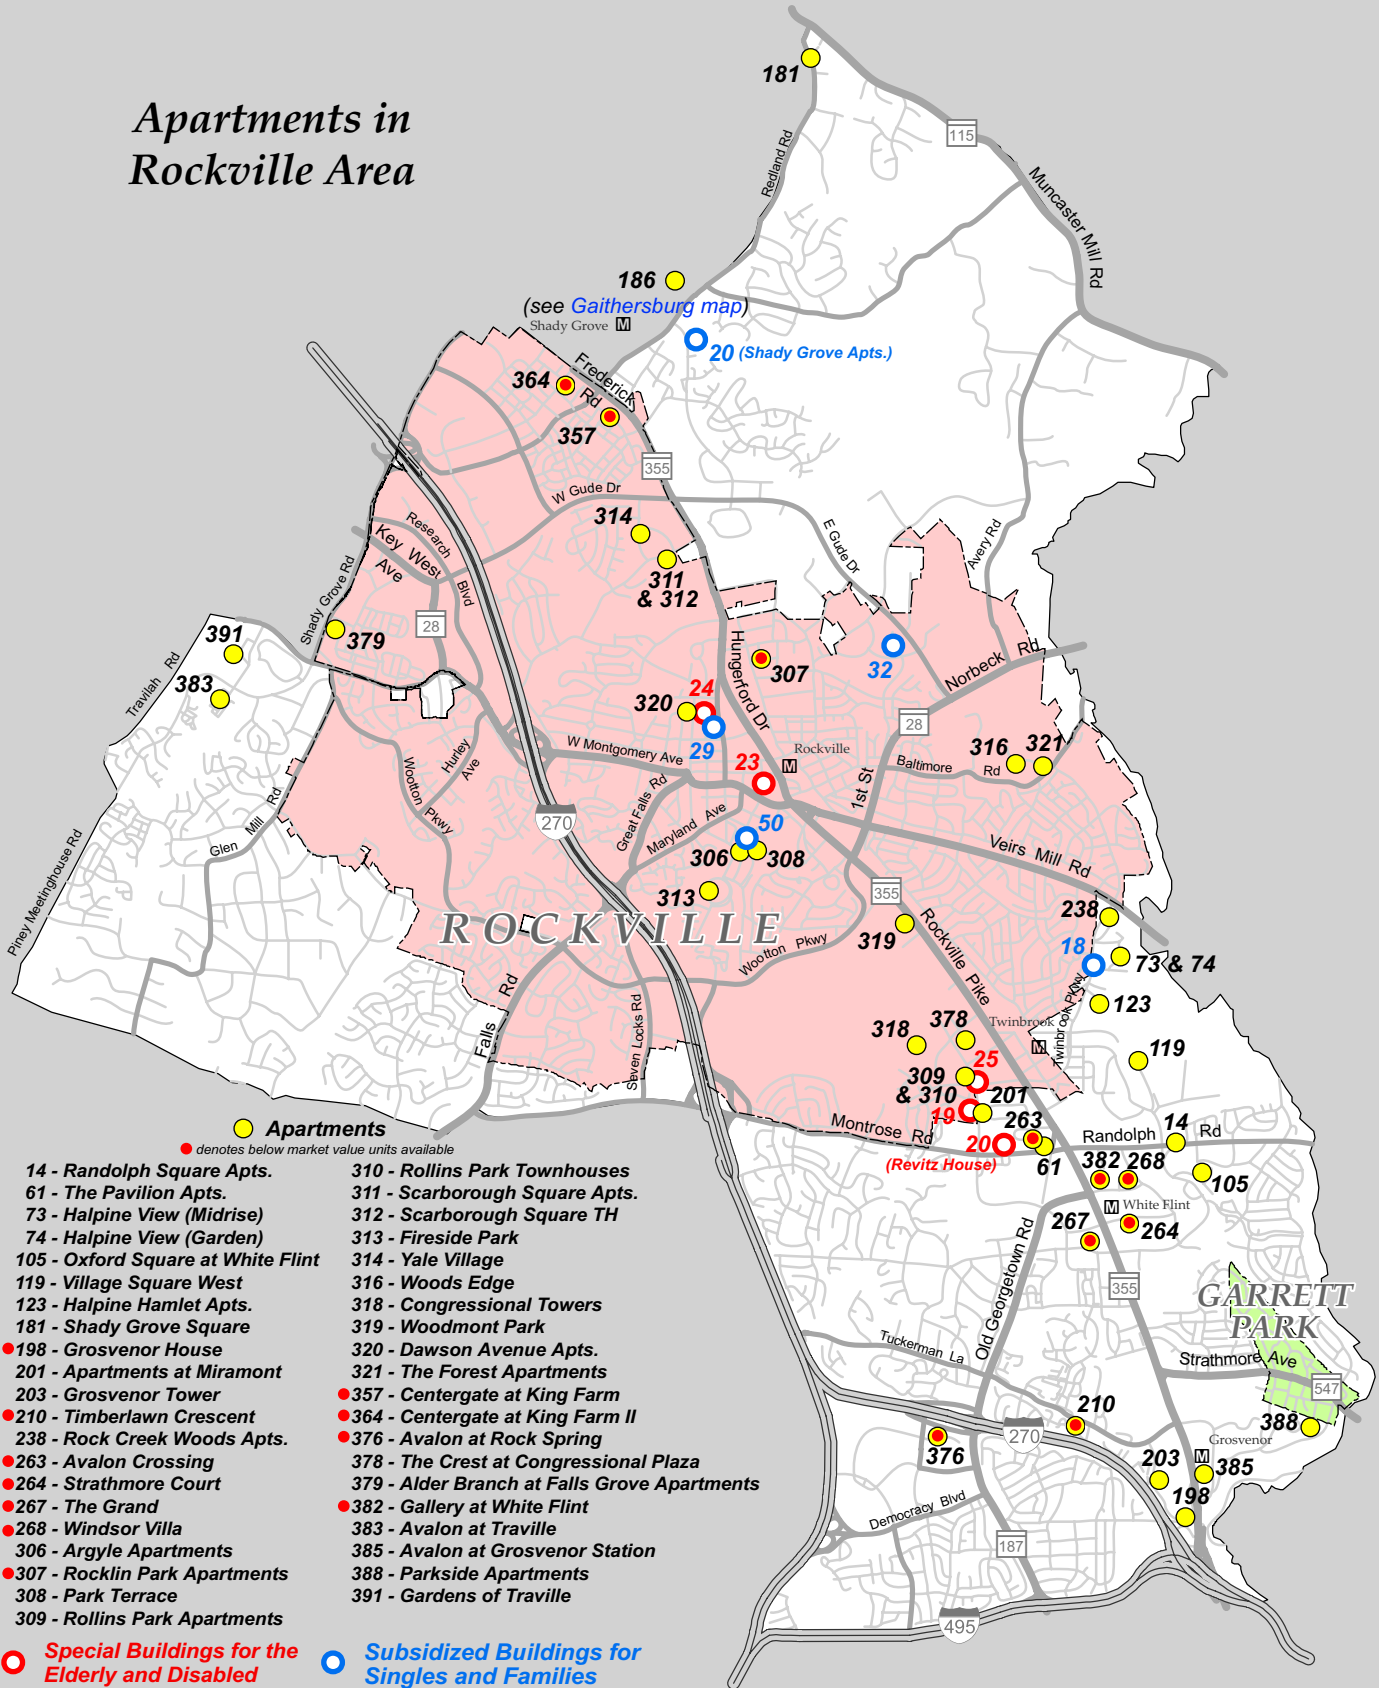

# Apartments in Rockville Area

- Apartments**  
 ● denotes below market value units available
- 14 - Randolph Square Apts.
  - 61 - The Pavilion Apts.
  - 73 - Halpine View (Midrise)
  - 74 - Halpine View (Garden)
  - 105 - Oxford Square at White Flint
  - 119 - Village Square West
  - 123 - Halpine Hamlet Apts.
  - 181 - Shady Grove Square
  - 198 - Grosvenor House
  - 201 - Apartments at Miramont
  - 203 - Grosvenor Tower
  - 210 - Timberlawn Crescent
  - 238 - Rock Creek Woods Apts.
  - 263 - Avalon Crossing
  - 264 - Strathmore Court
  - 267 - The Grand
  - 268 - Windsor Villa
  - 306 - Argyle Apartments
  - 307 - Rocklin Park Apartments
  - 308 - Park Terrace
  - 309 - Rollins Park Apartments
  - 310 - Rollins Park Townhouses
  - 311 - Scarborough Square Apts.
  - 312 - Scarborough Square TH
  - 313 - Fireside Park
  - 314 - Yale Village
  - 316 - Woods Edge
  - 318 - Congressional Towers
  - 319 - Woodmont Park
  - 320 - Dawson Avenue Apts.
  - 321 - The Forest Apartments
  - 357 - Centergate at King Farm
  - 364 - Centergate at King Farm II
  - 376 - Avalon at Rock Spring
  - 378 - The Crest at Congressional Plaza
  - 379 - Alder Branch at Falls Grove Apartments
  - 382 - Gallery at White Flint
  - 383 - Avalon at Traville
  - 385 - Avalon at Grosvenor Station
  - 388 - Parkside Apartments
  - 391 - Gardens of Traville
- Special Buildings for the Elderly and Disabled**
- 19 - Ring House
  - 20 - Revitz House
  - 23 - Town Center
  - 24 - Heritage House
  - 25 - Bethany House
- Subsidized Buildings for Singles and Families**
- 18 - Parkway Woods
  - 20 - Shady Grove Apartments
  - 29 - Beall's Grant
  - 32 - David Scull Courts
  - 50 - Fallswood Commons